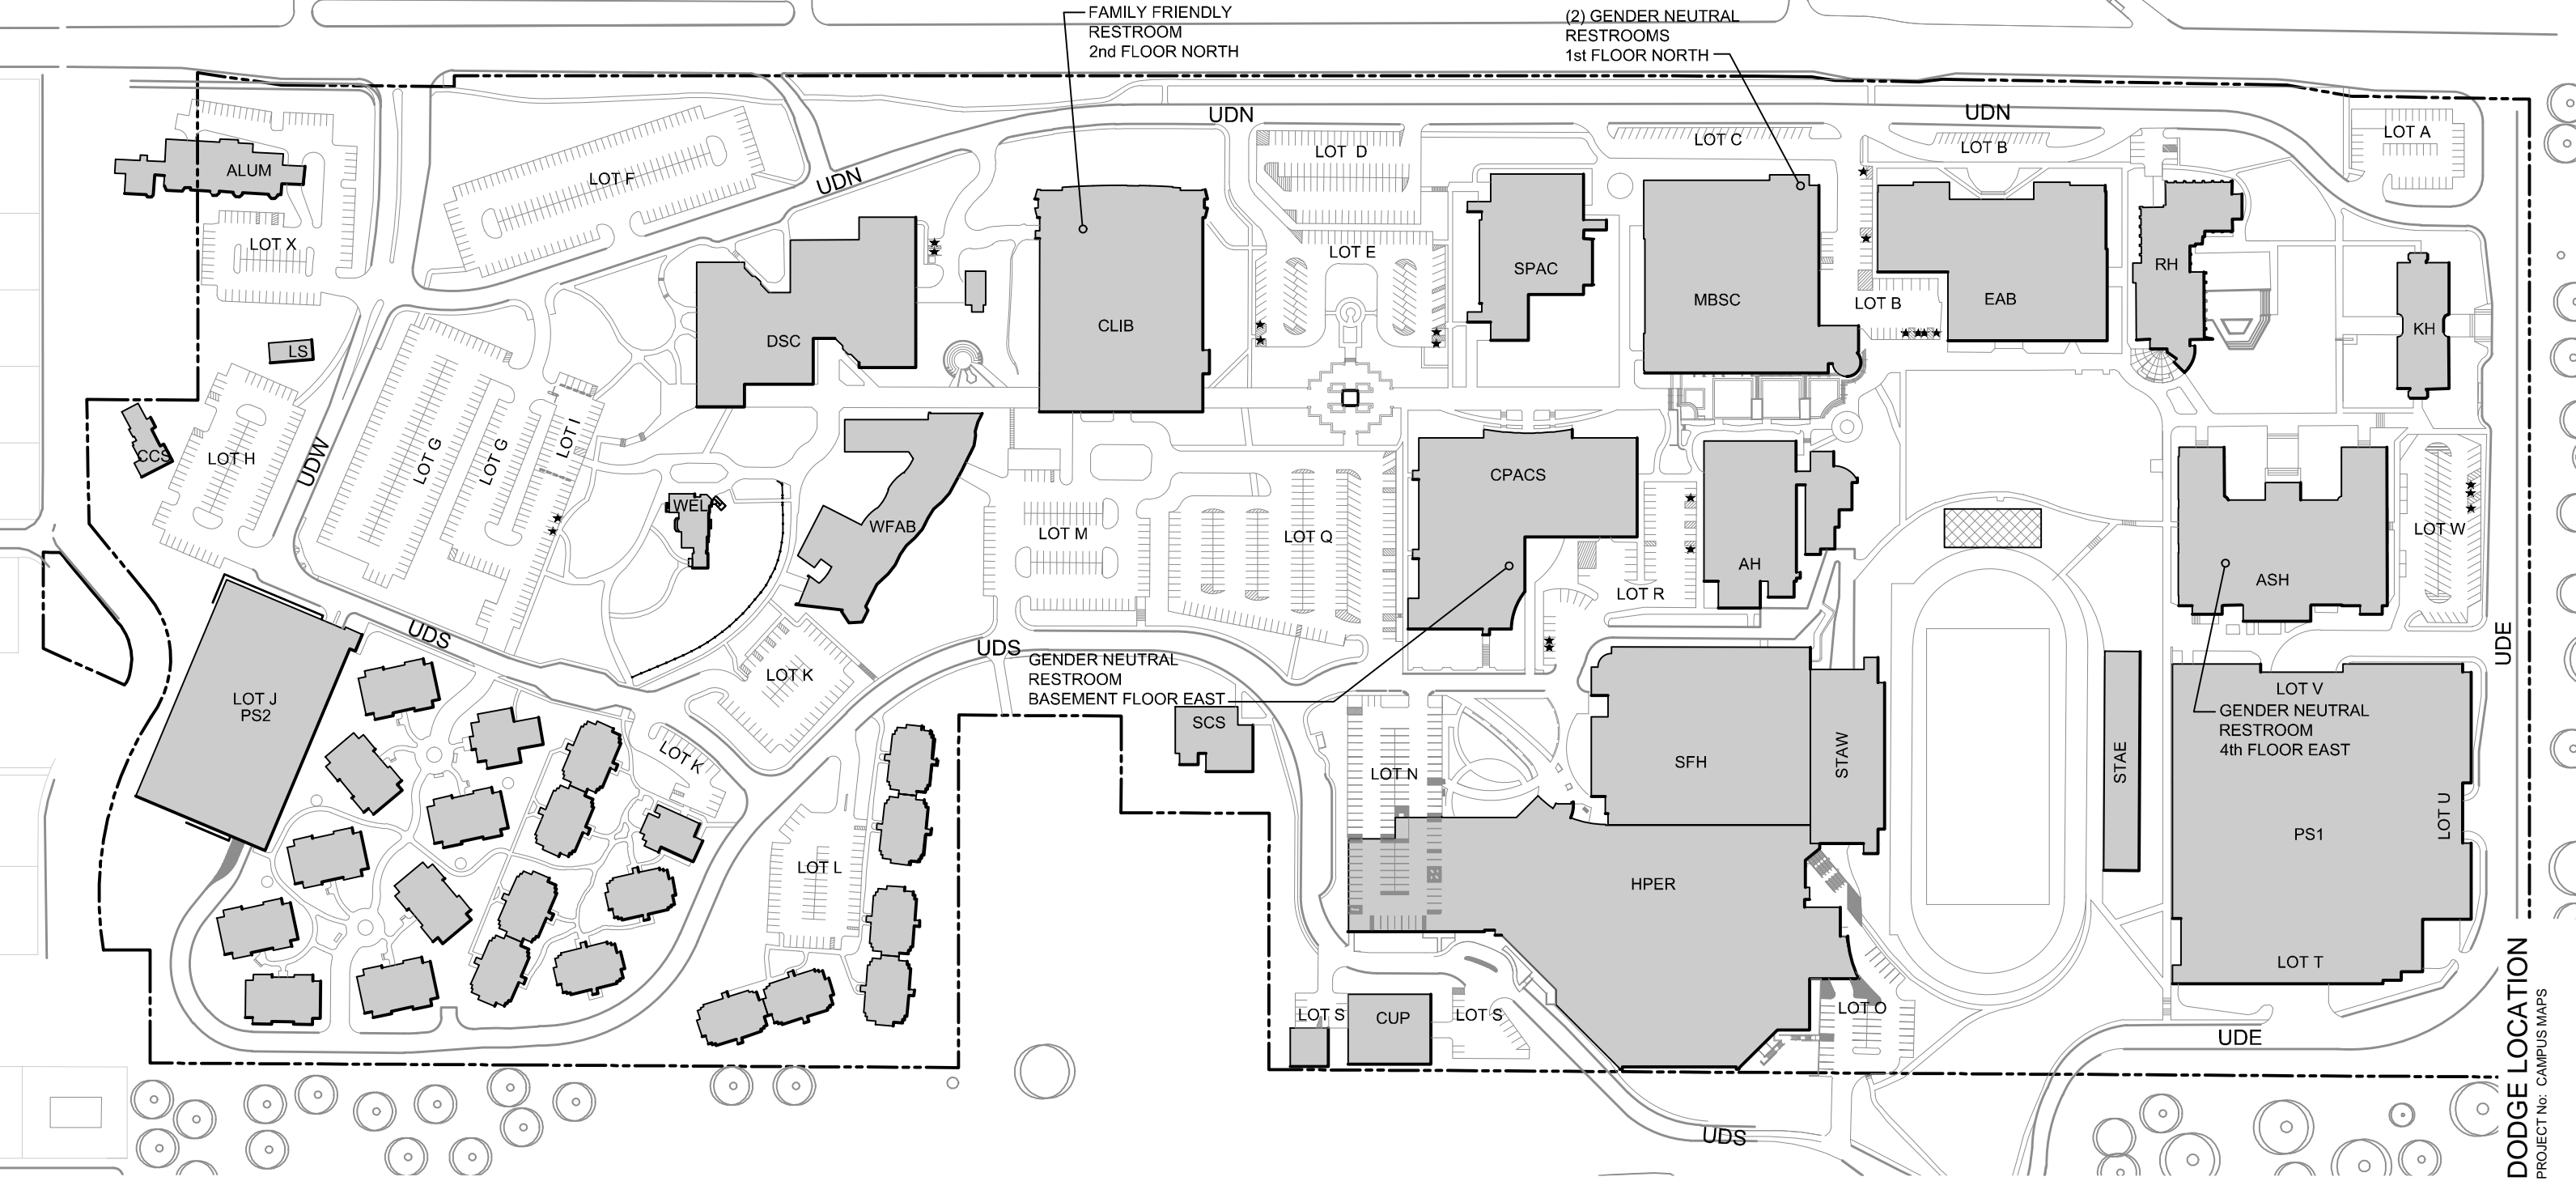

DODGE LOCATION

**STREET ABBREVIATIONS**

- UDN - University Drive North
- UDS - University Drive South
- UDE - University Drive East
- UDW - University Drive West

**FAMILY FRIENDLY / GENDER NEUTRAL RESTROOMS**

- FAMILY FRIENDLY RESTROOMS INCLUDE BABY-CHANGING TABLE  
LOCATIONS: CRISS LIBRARY (DODGE) AND MAMMEL HALL (PACIFIC)
- GENDER NEUTRAL RESTROOMS DO NOT INCLUDE BABY CHANGING TABLE  
LOCATIONS: ARTS & SCIENCES HALL, MILO BAIL STUDENT CENTER, AND CPACS (DODGE)